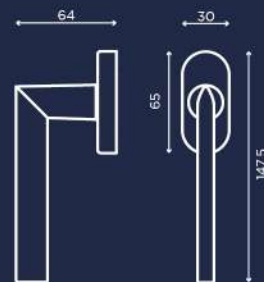

C00411_DK

ENRICO CASSINA

enricocassina.it