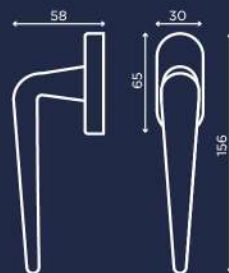

C00511_DK

ENRICO CASSINA

enricocassina.it