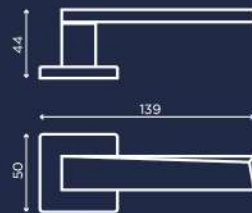

- oro lucido
  polished brass
- oro satinato opaco
  matt satin brass
- cromo lucido
  chrome plated
- cromo satinato
  satin chrome
- nero lucido
  bright black
- nero opaco
  matt black

C00299