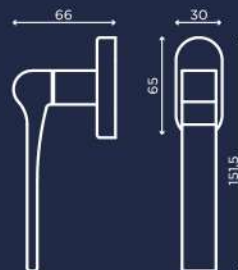

- oro lucido
  polished brass
- oro satinato opaco
  matt satin brass
- cromo lucido
  chrome plated
- cromo satinato
  satin chrome
- nero lucido
  bright black
- nero opaco
  matt black

C00199

C00111_DK

ENRICO CASSINA

enricocassina.it