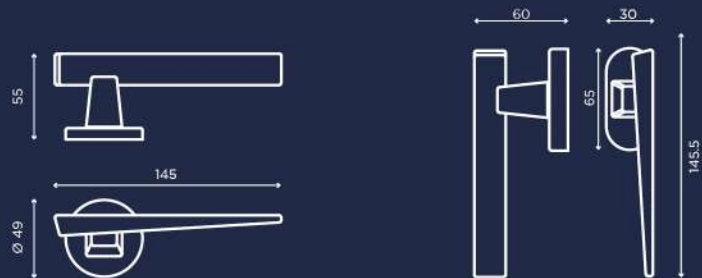

- oro lucido
  polished brass
- oro satinato opaco
  matt satin brass
- cromo lucido
  chrome plated
- cromo satinato
  satin chrome
- nero lucido
  bright black
- nero opaco
  matt black

C00898

C00811_DK

ENRICO CASSINA

enricocassina.it