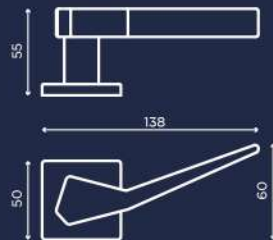

- oro lucido
  polished brass
- oro satinato opaco
  matt satin brass
- cromo lucido
  chrome plated
- cromo satinato
  satin chrome
- nero lucido
  bright black
- nero opaco
  matt black

C00699