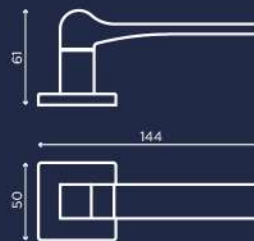

Antique Pink

Powder Blue

ENRICOCASSINA

enicocassina.it

C00199

SPRING

C002

Design by Alessio Rigamonti