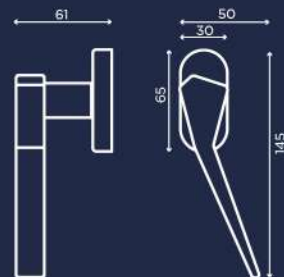

C00611_DK

ENRICO CASSINA

enricocassina.it