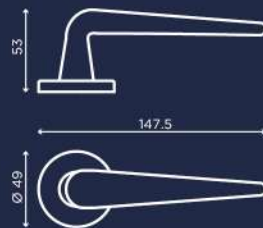

- oro lucido
  polished brass
- oro satinato opaco
  matt satin brass
- cromo lucido
  chrome plated
- cromo satinato
  satin chrome
- nero lucido
  bright black
- nero opaco
  matt black

C00598