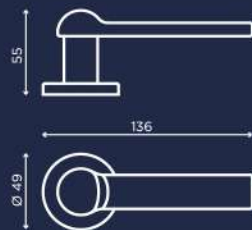

- oro lucido
  polished brass
- oro satinato opaco
  matt satin brass
- cromo lucido
  chrome plated
- cromo satinato
  satin chrome
- nero lucido
  bright black
- nero opaco
  matt black

C01198