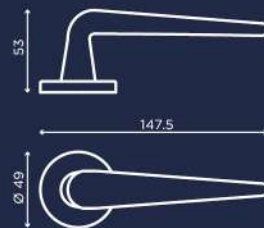

DODO & GALA

RITORNO AL COLORE

Design by Alessio Rigamonti

INEDITA
A NEW STORY BEGINS

Apple Green

Indigo

C01498

C00598