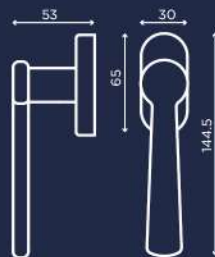

- oro lucido
  polished brass
- oro satinato opaco
  matt satin brass
- cromo lucido
  chrome plated
- cromo satinato
  satin chrome
- nero lucido
  bright black
- nero opaco
  matt black

C01498

C01411_DK

ENRICO CASSINA

enricocassina.it