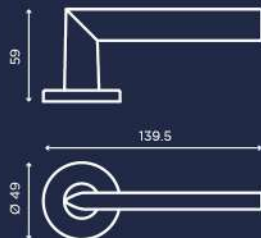

- oro lucido
  polished brass
- oro satinato opaco
  matt satin brass
- cromo lucido
  chrome plated
- cromo satinato
  satin chrome
- nero lucido
  bright black
- nero opaco
  matt black

C00498