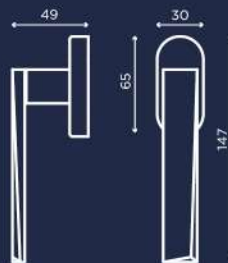

C00299

C00211_DK

ENRICO CASSINA

enricocassina.it

AMAL

C001

Design by Alessio Rigamonti

nero opaco
matt black