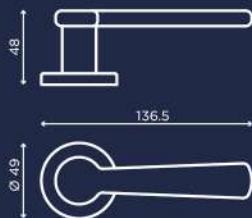

- oro lucido
  polished brass
- oro satinato opaco
  matt satin brass
- cromo lucido
  chrome plated
- cromo satinato
  satin chrome
- nero lucido
  bright black
- nero opaco
  matt black

C01498