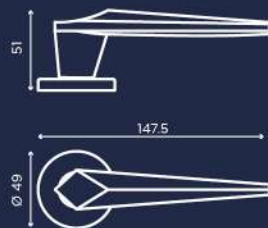

- oro lucido
  polished brass
- oro satinato opaco
  matt satin brass
- cromo lucido
  chrome plated
- cromo satinato
  satin chrome
- nero lucido
  bright black
- nero opaco
  matt black

C00998