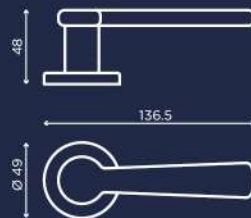

Apple Green

Indigo

C01498

C00598

ENRICOCASSINA

enricocassina.it