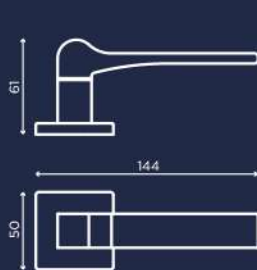

- oro lucido
  polished brass
- oro satinato opaco
  matt satin brass
- cromo lucido
  chrome plated
- cromo satinato
  satin chrome
- nero lucido
  bright black
- nero opaco
  matt black

C00199