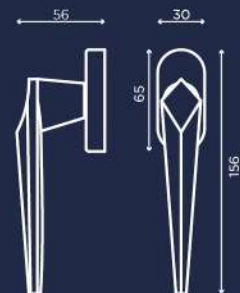

C00911_DK

ENRICO CASSINA

enricocassina.it