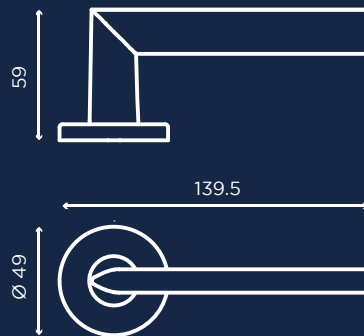

# WINTER

C004

Design by Alessio Rigamonti

oro satinato opaco  
matt satin brass

INEDITA

A NEW STORY BEGINS

-  oro lucido  
polished brass
-  oro satinato opaco  
matt satin brass
-  cromo lucido  
chrome plated
-  cromo satinato  
satin chrome
-  nero lucido  
bright black
-  nero opaco  
matt black