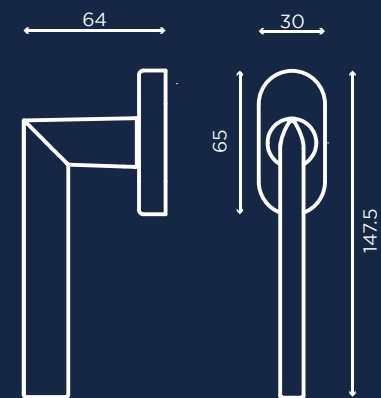

C00411_DK

ENRICO CASSINA

enicocassina.it