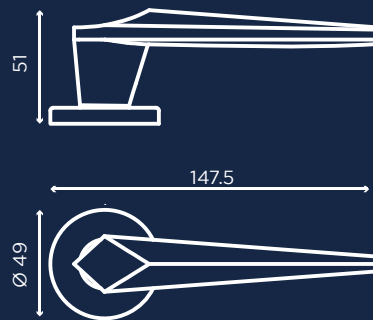

LEONTIA

C009

Design by Alessio Rigamonti

nero lucido
bright black

INEDITA

A NEW STORY BEGINS

-  oro lucido
polished brass
-  oro satinato opaco
matt satin brass
-  cromo lucido
chrome plated
-  cromo satinato
satin chrome
-  nero lucido
bright black
-  nero opaco
matt black