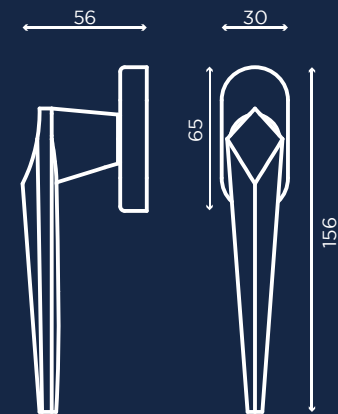

C00911_DK

ENRICO CASSINA

enicocassina.it