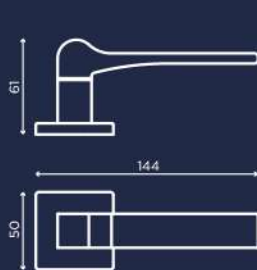

AMAL

C001

Design by Alessio Rigamonti

nero opaco
matt black

INEDITA

A NEW STORY BEGINS

-  oro lucido
polished brass
-  oro satinato opaco
matt satin brass
-  cromo lucido
chrome plated
-  cromo satinato
satin chrome
-  nero lucido
bright black
-  nero opaco
matt black