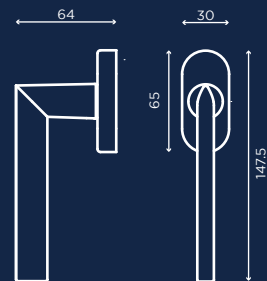

C00411_DK

ENRICO CASSINA

enricocassina.it