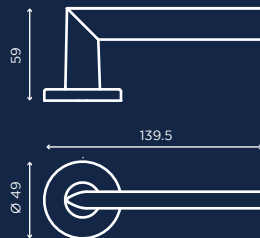

WINTER

C004

Design by Alessio Rigamonti

oro satinato opaco
matt satin brass

INEDITA

A NEW STORY BEGINS

-  oro lucido
polished brass
-  oro satinato opaco
matt satin brass
-  cromo lucido
chrome plated
-  cromo satinato
satin chrome
-  nero lucido
bright black
-  nero opaco
matt black