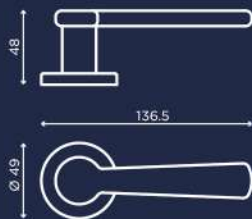

DODO

C014

Design by Alessio Rigamonti

oro satinato opaco
matt satin brass

INEDITA

A NEW STORY BEGINS

-  oro lucido
polished brass
-  oro satinato opaco
matt satin brass
-  cromo lucido
chrome plated
-  cromo satinato
satin chrome
-  nero lucido
bright black
-  nero opaco
matt black