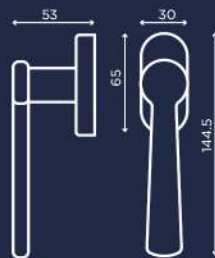

C01411_DK

ENRICO CASSINA

enricocassina.it