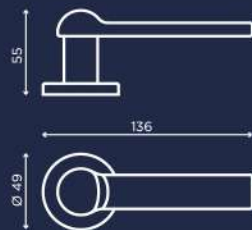

MONDO

C011

Design by Alessio Rigamonti

oro lucido
polished brass

INEDITA
A NEW STORY BEGINS

-  oro lucido
polished brass
-  oro satinato opaco
matt satin brass
-  cromo lucido
chrome plated
-  cromo satinato
satin chrome
-  nero lucido
bright black
-  nero opaco
matt black