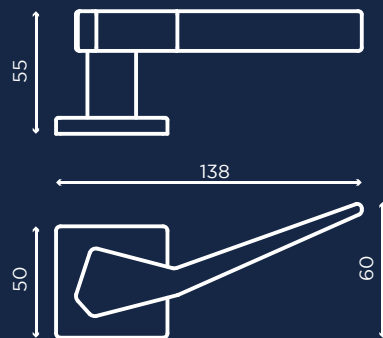

# UPPER

C006

Design by Alessio Rigamonti

nero opaco  
matt black

INEDITA

A NEW STORY BEGINS

-  oro lucido  
polished brass
-  oro satinato opaco  
matt satin brass
-  cromo lucido  
chrome plated
-  cromo satinato  
satin chrome
-  nero lucido  
bright black
-  nero opaco  
matt black