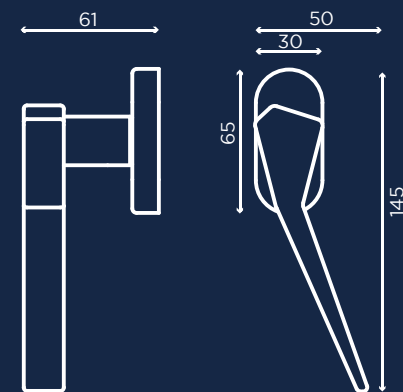

C00611_DK

ENRICO CASSINA

enricocassina.it