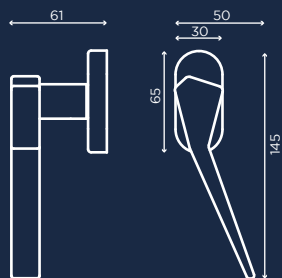

- oro lucido
  polished brass
- oro satinato opaco
  matt satin brass
- cromo lucido
  chrome plated
- cromo satinato
  satin chrome
- nero lucido
  bright black
- nero opaco
  matt black

C00699

C00611_DK