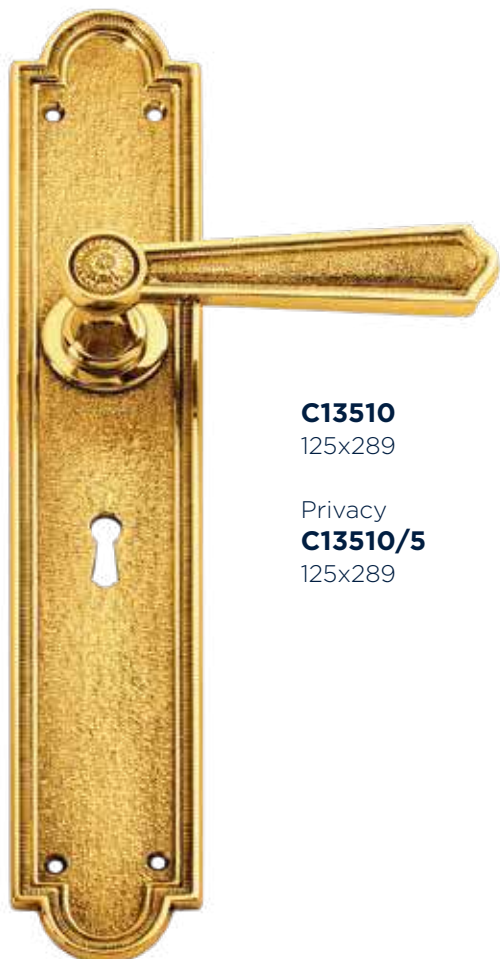

SECONDO IMPERO/SECOND EMPIRE

MATILDE

C13510

# Mod. MATILDE

## C13510

Designed by ENRICO CASSINA

**C13510**  
125x289

Privacy  
**C13510/5**  
125x289

**C13511**  
121x45

**C13511/5**  
121x45

**C54800**  
82x26

**C13510 DK**  
33x149